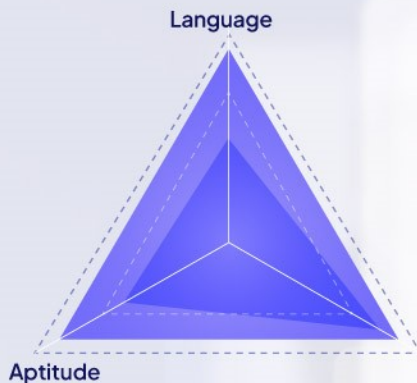

**RELAY**  
HUMAN CLOUD

## RELAY METRICS

Personality: INTJ

Language

Aptitude

Skill

Relay Metrics quantify our staff's aptitudes, skills, abilities, and Personality to go beyond work experience, providing our clients with top performers who match the job responsibilities and the company culture.